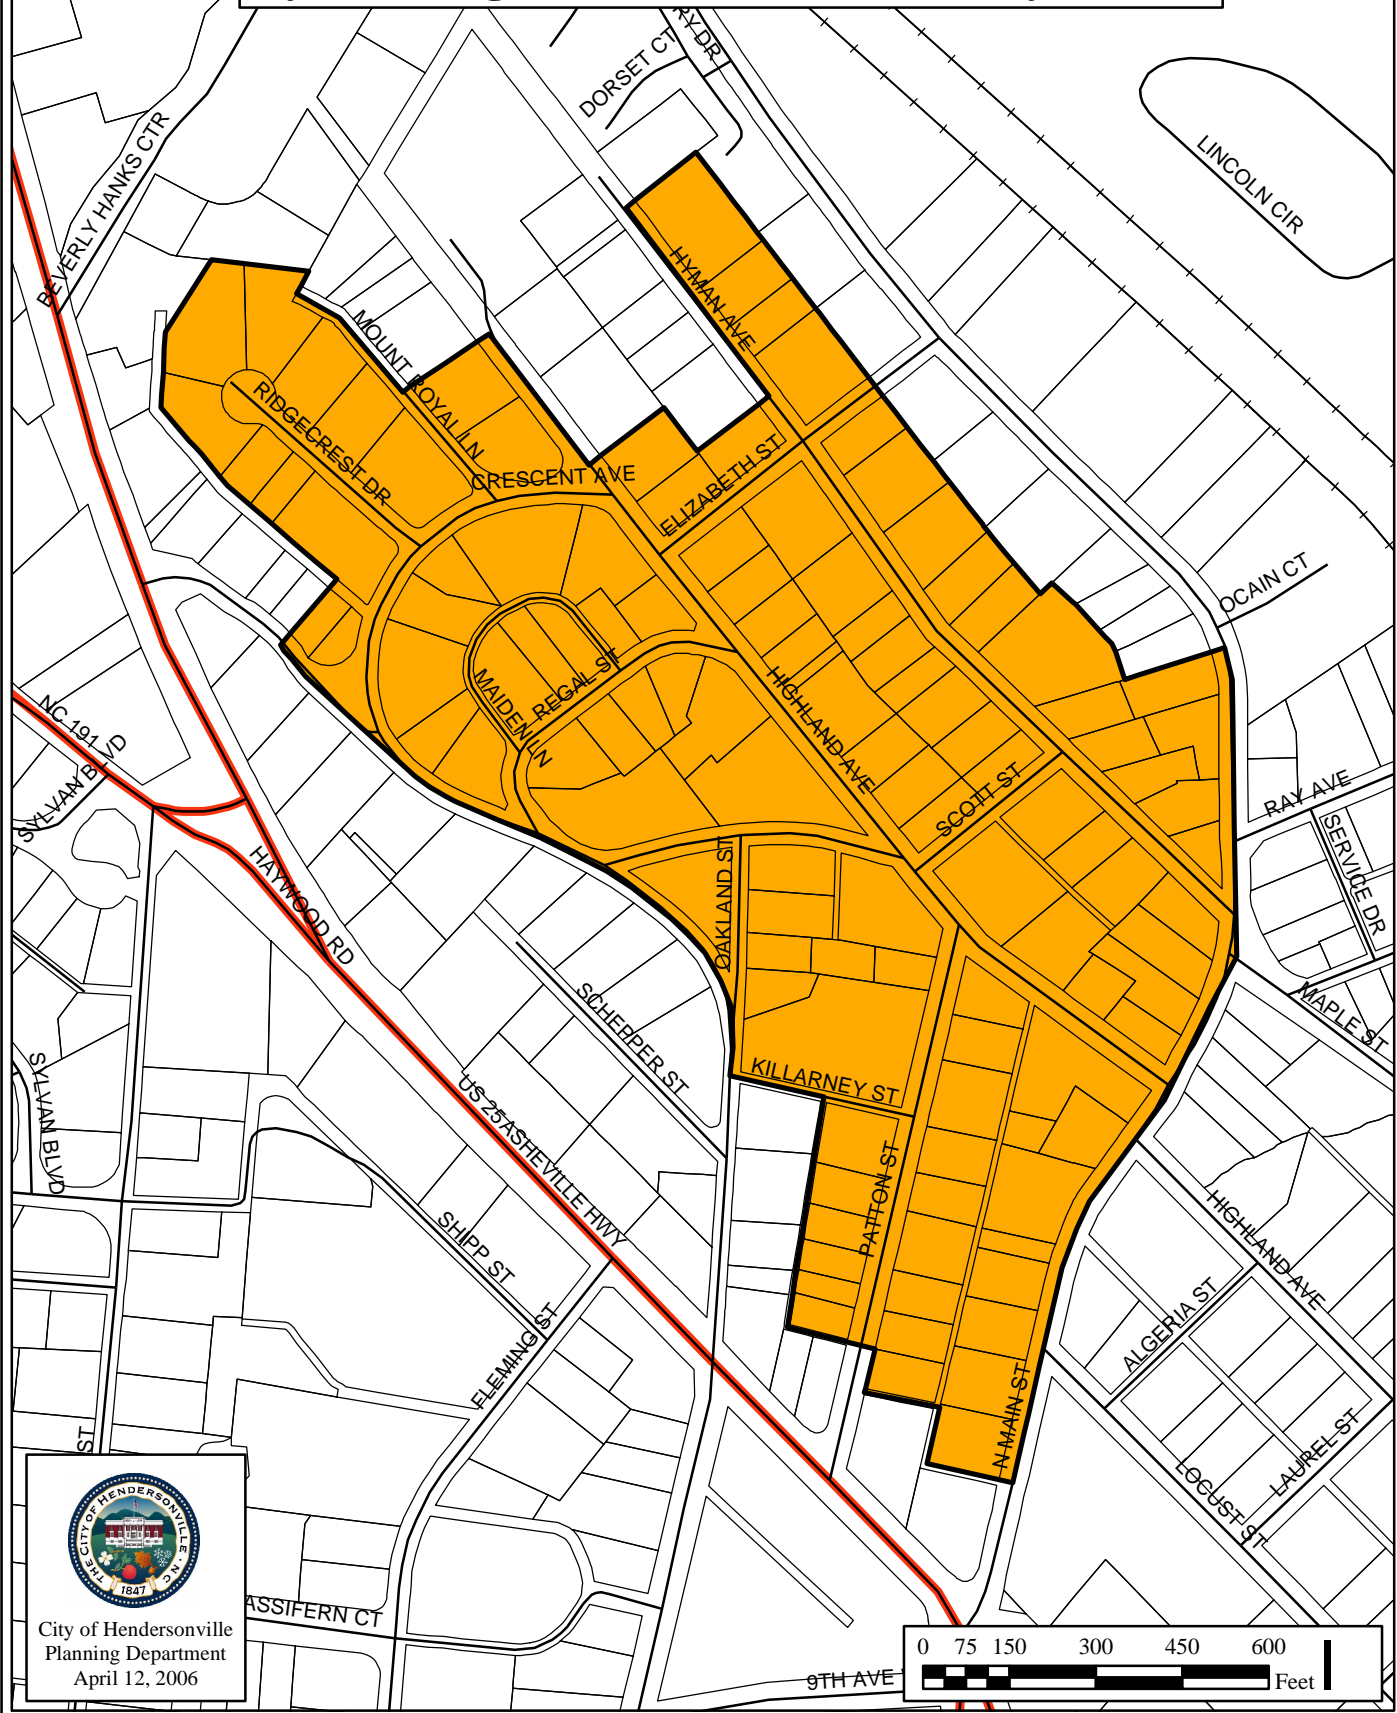

Hyman Heights Local Historic Overlay District

City of Hendersonville
Planning Department
April 12, 2006